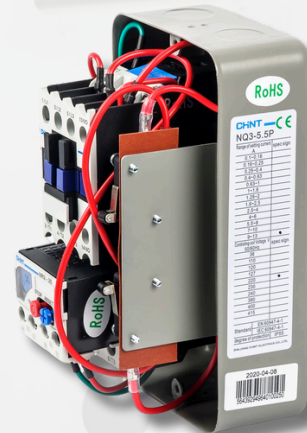

Tomas y clavijas industriales

301 1142020

www.ingeea.com

dircomercial@ingeea.com

Maniobra y control

UP# AF-10

UNIT HOME POS. 4X4 CREW MENU BACK

1 SLIDE CLAMP	2 UPPER CLAMP	3 CLAMP Mod. CREW
ADVANCE RETURN	CLAMP UNCLAMP	CLAMP UNCLAMP
4 UPPER CLAMP	5 UPPER CLAMP	6 SIDE CLAMP
CLAMP UNCLAMP	CLAMP UNCLAMP	CLAMP UNCLAMP
CLAMP UNCLAMP	SIDE CLAMP	CLAMP UNCLAMP